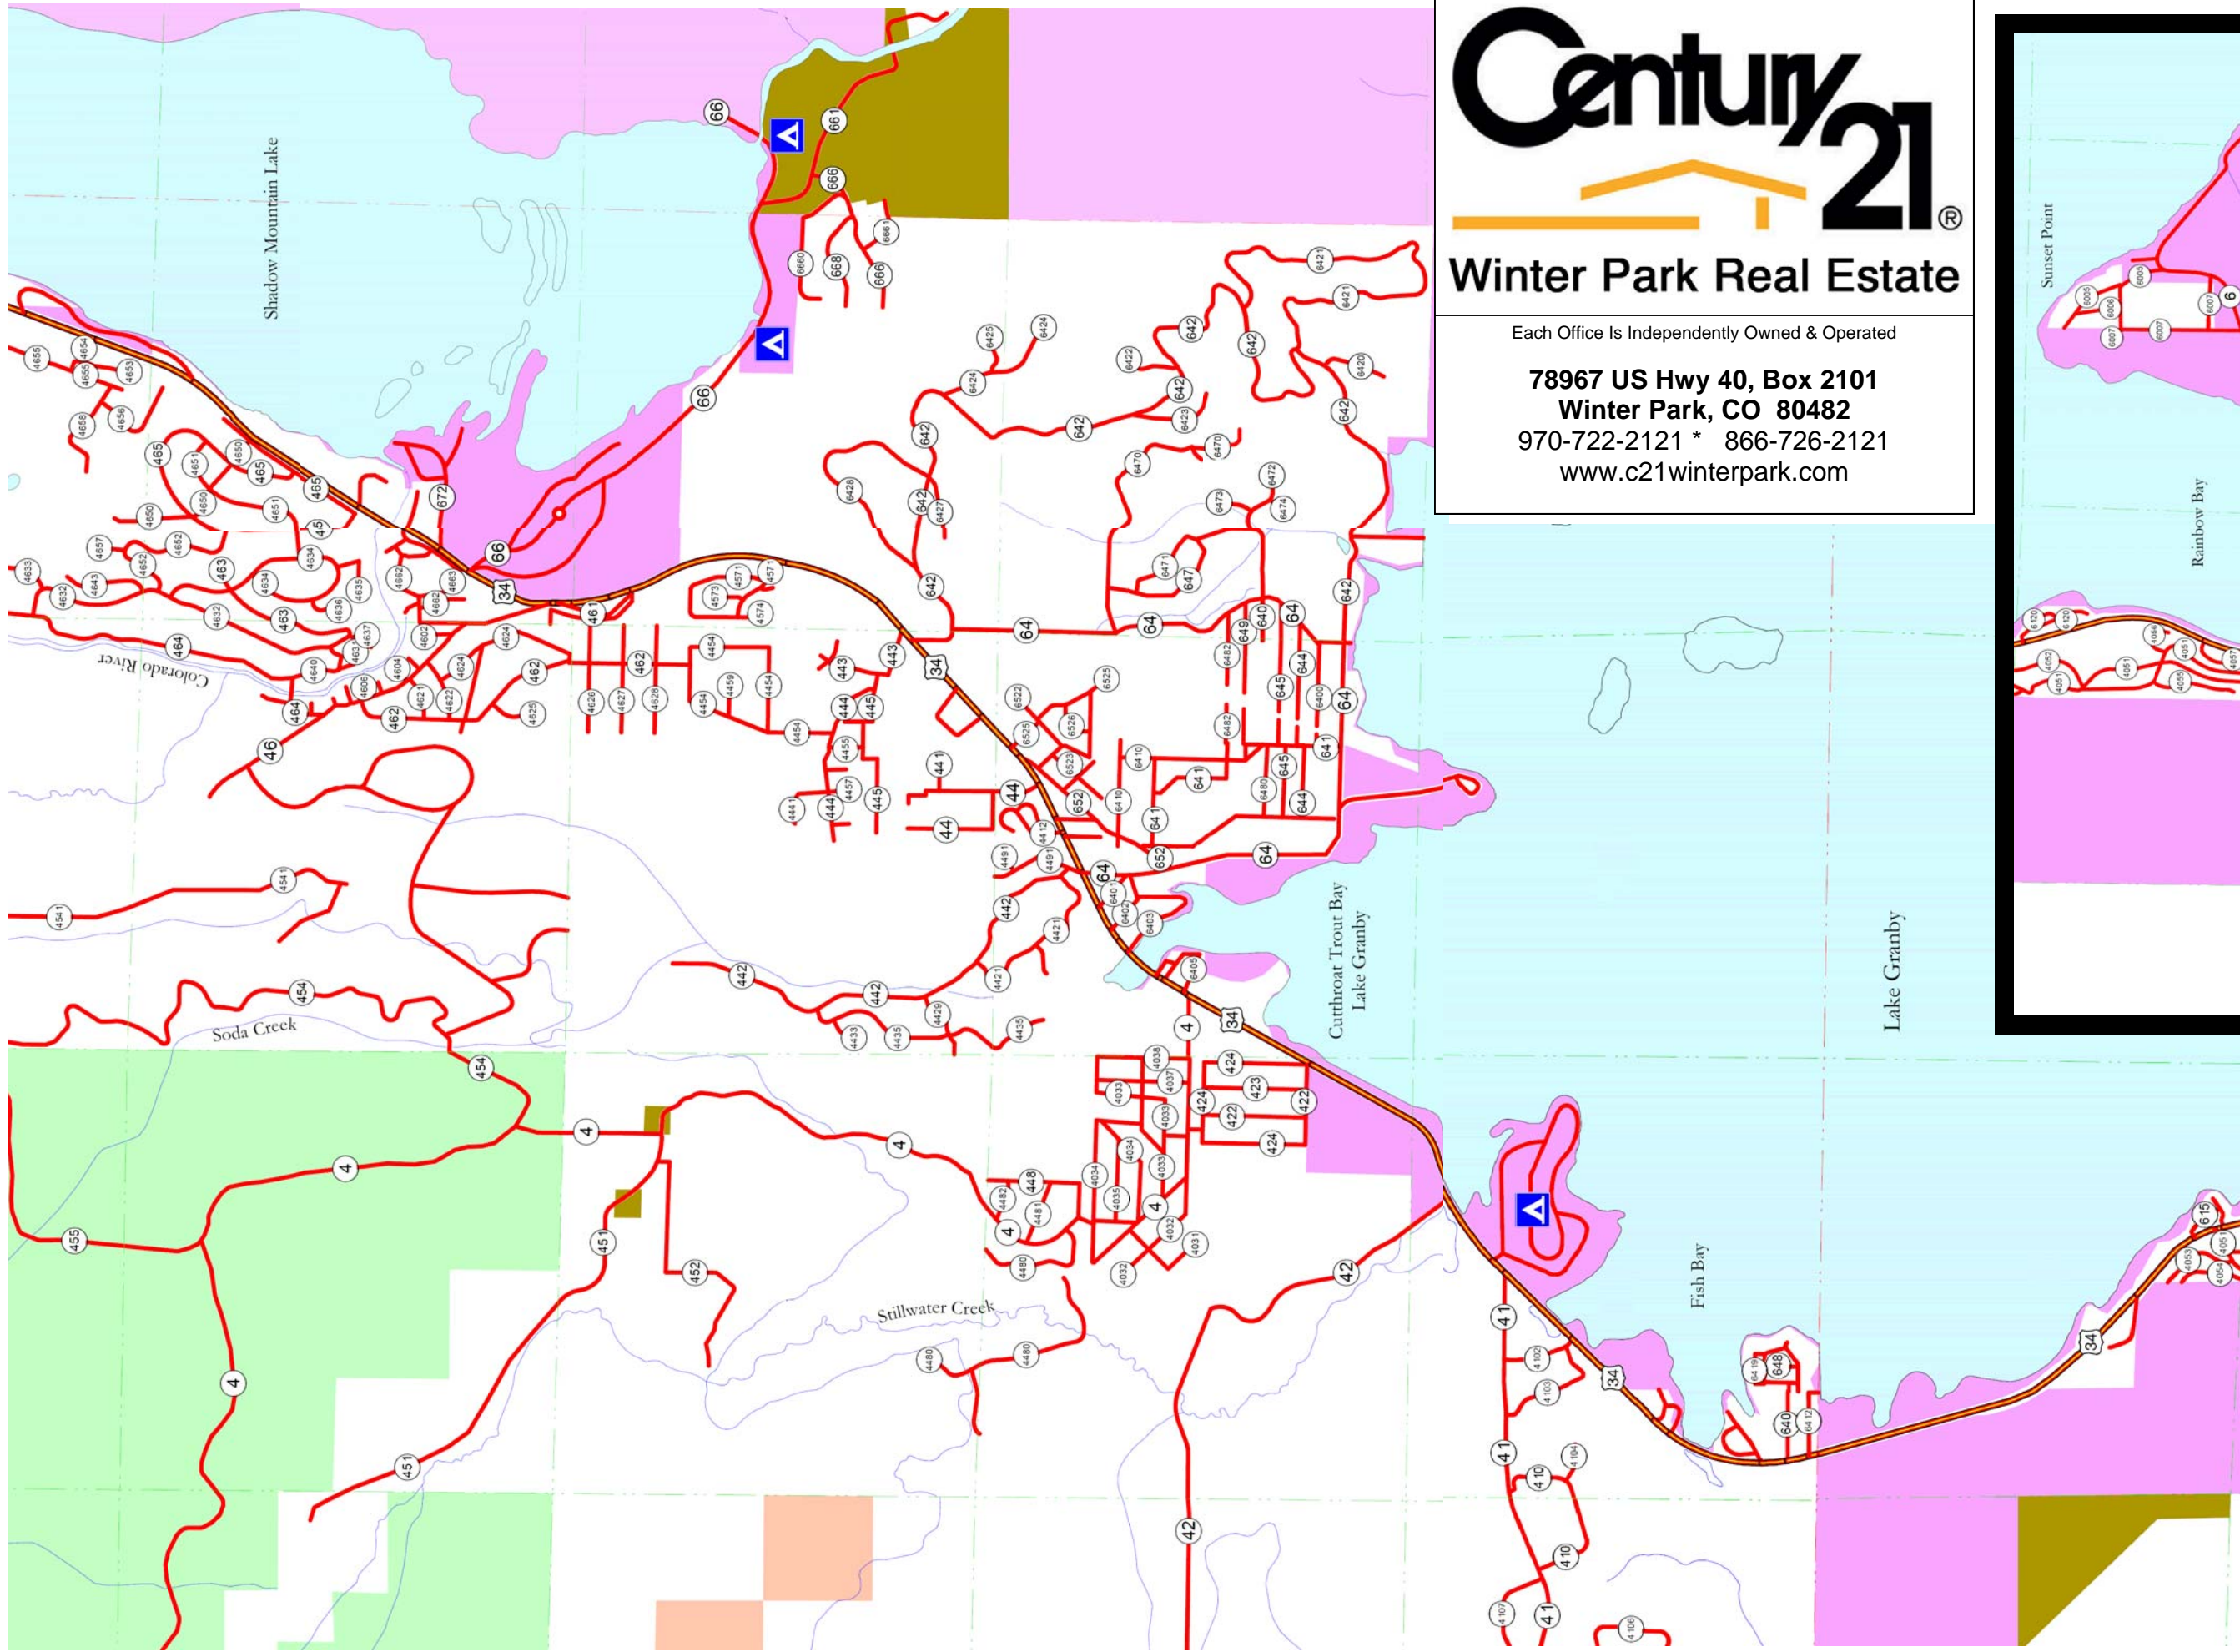

Rocky Mountain National Park

Grand Lake

Shadow Mountain Lake

Grand Lake

Century 21[®]
 Winter Park Real Estate

Each Office Is Independently Owned & Operated
78967 US Hwy 40, Box 2101
Winter Park, CO 80482
 970-722-2121 * 866-726-2121
www.c21winterpark.com